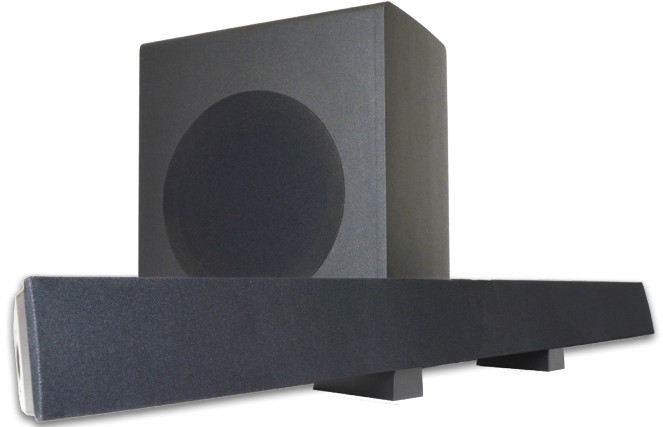

SB650

80 Watt Four Drivers with Two Tweeter Soundbar
and 135 Watt 6.5" Wireless Woofer

Welcome to the Soundbar SB650 by Current Audio

The SB650 SoundBar describes the latest digital technology in amplified speaker sound bars with a powerful wireless amplified MegaBass subwoofer by Current Audio. The powerful subwoofer can be located anywhere in the room. This is the perfect Home Theater System with a wide sound stage. The system comes with a handheld remote to control power, switch inputs and adjust sound fields. The slim depth and sleek design blends with all flat LED/LCD TV models.

Features and Connections for SoundBar

Rear Panel SoundBar

1. Power Switch-Rear panel switch to cut power for service or hook-up.
2. Input Power Jack-Connect the 12VDC power supply here.
3. Line Inputs-Three input methods are provided on the back panel. Digital Optical or standard analog RCA input from TV.
4. AUX IN-A standard 3.5mm audio jack for MP3, computers or mobile devices.

Front and Side Panel SoundBar

5. An enclosed accessory pack that includes brackets allowing the SoundBar to be table top or wall mounted.

Subwoofer

6. Input power Jack-Connect 110VAC 2 conductor power cord here.
7. Power Mode-Power ON or OFF
8. Match Button and Status LED-Used to sync the SoundBar with the MegaBass for control of the subwoofer.

SPECIFICATIONS

Soundbar Power	40 Watts RMS	80 Watts Peak
Subwoofer Power	60 Watts RMS	135 Watts Peak
Total Power	100 Watts RMS	215 Watts Peak
SPL	107.2dB	
Sound Mode	3 Enhanced DSP Surround Modes	
Speakers	6 Speakers. 4 2.5" Midrange Drivers and 2 1.25" Tweeters	
Subwoofer	2.4GHz 6.5" Long Throw Ported Woofer	
Audio Inputs	Digital Optical, Digital Coaxial, RCA, 3.5mm	
Frequency Response	25 Hz to 20 kHz	
Soundbar Dimensions (weight)	39 3/4" (1010mm) x 3 1/2" (89mm) x 3 5/16" (84mm) 9lbs.	
Subwoofer Dimensions (weight)	16 3/8" (416mm) x 7 7/8" (200mm) x 13" (330mm) 17 lbs	